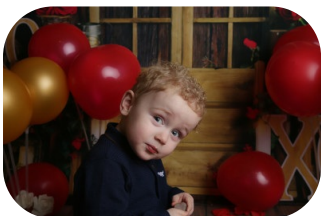

# Tommy Benjamin Aston

Age: 0-5	Height: 3ft1inch	Eye Colour: Blue	Accent: Northern
Gender:M	Weight: 14kg	Waist: N/A	Bust: N/A
Location: London	Shoe Size: 7	Hips: N/A	
Drives: No	Hair Color: Blonde		

Talents  
CHILD MODELLING